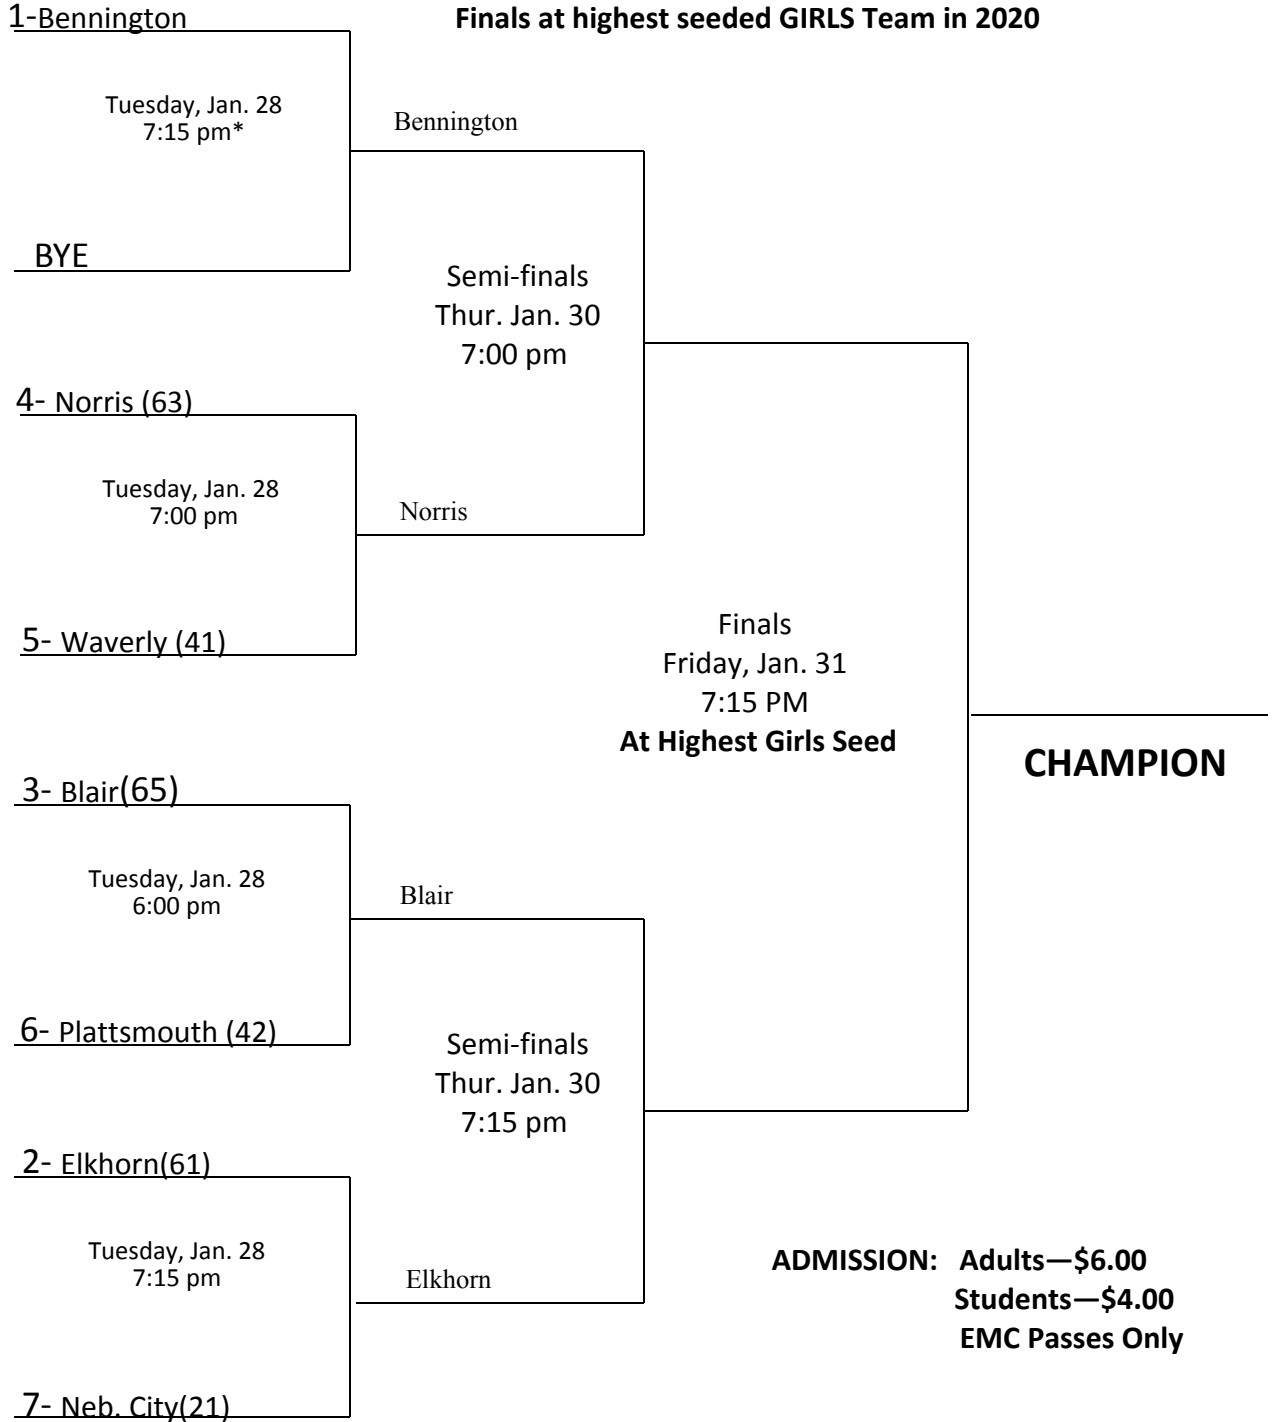

2020 Eastern Midlands Conference Girls Basketball

**ADMISSION: Adults—\$6.00
Students—\$4.00
EMC Passes Only**