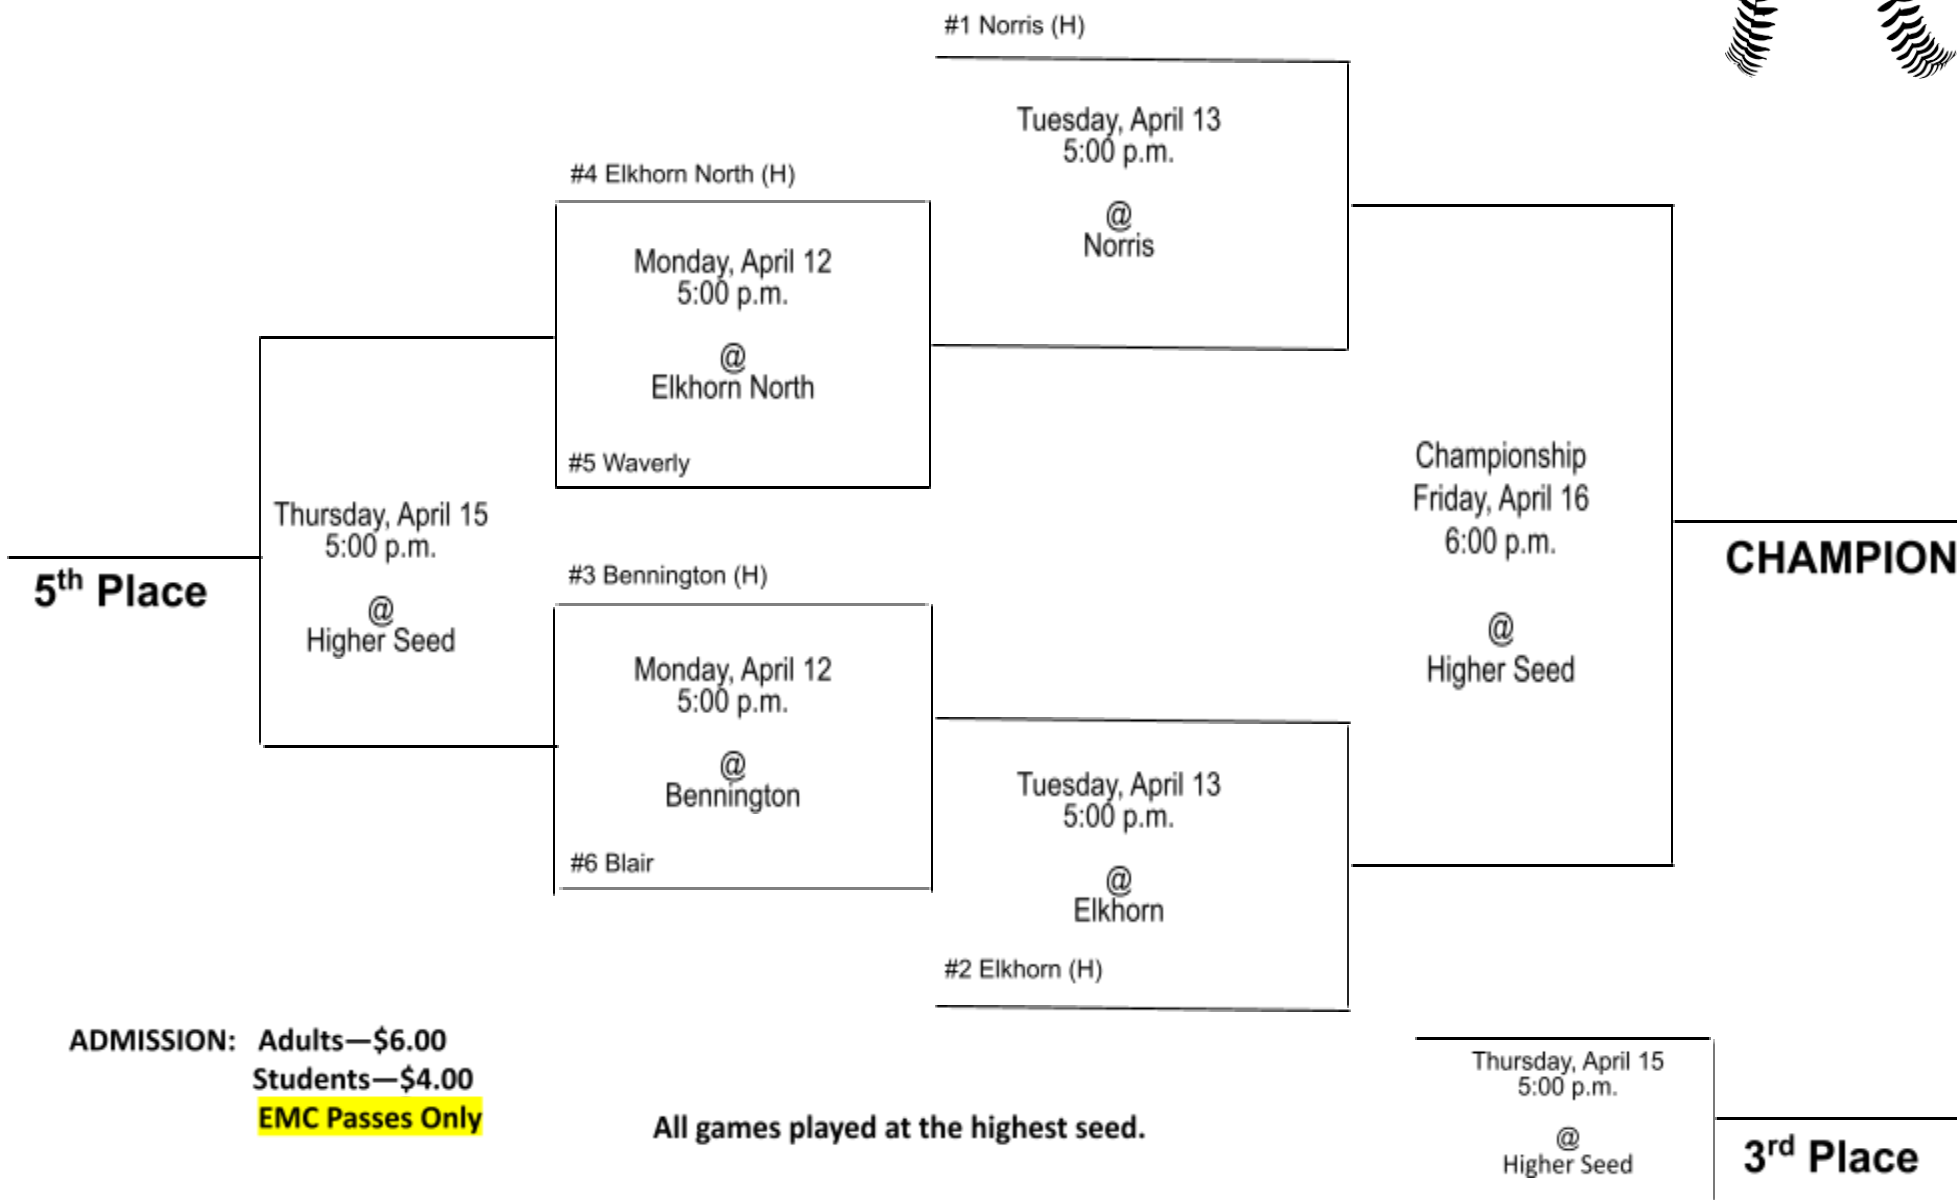

Eastern Midlands Conference Baseball Tournament 2021

ADMISSION: Adults—\$6.00
 Students—\$4.00
EMC Passes Only

All games played at the highest seed.