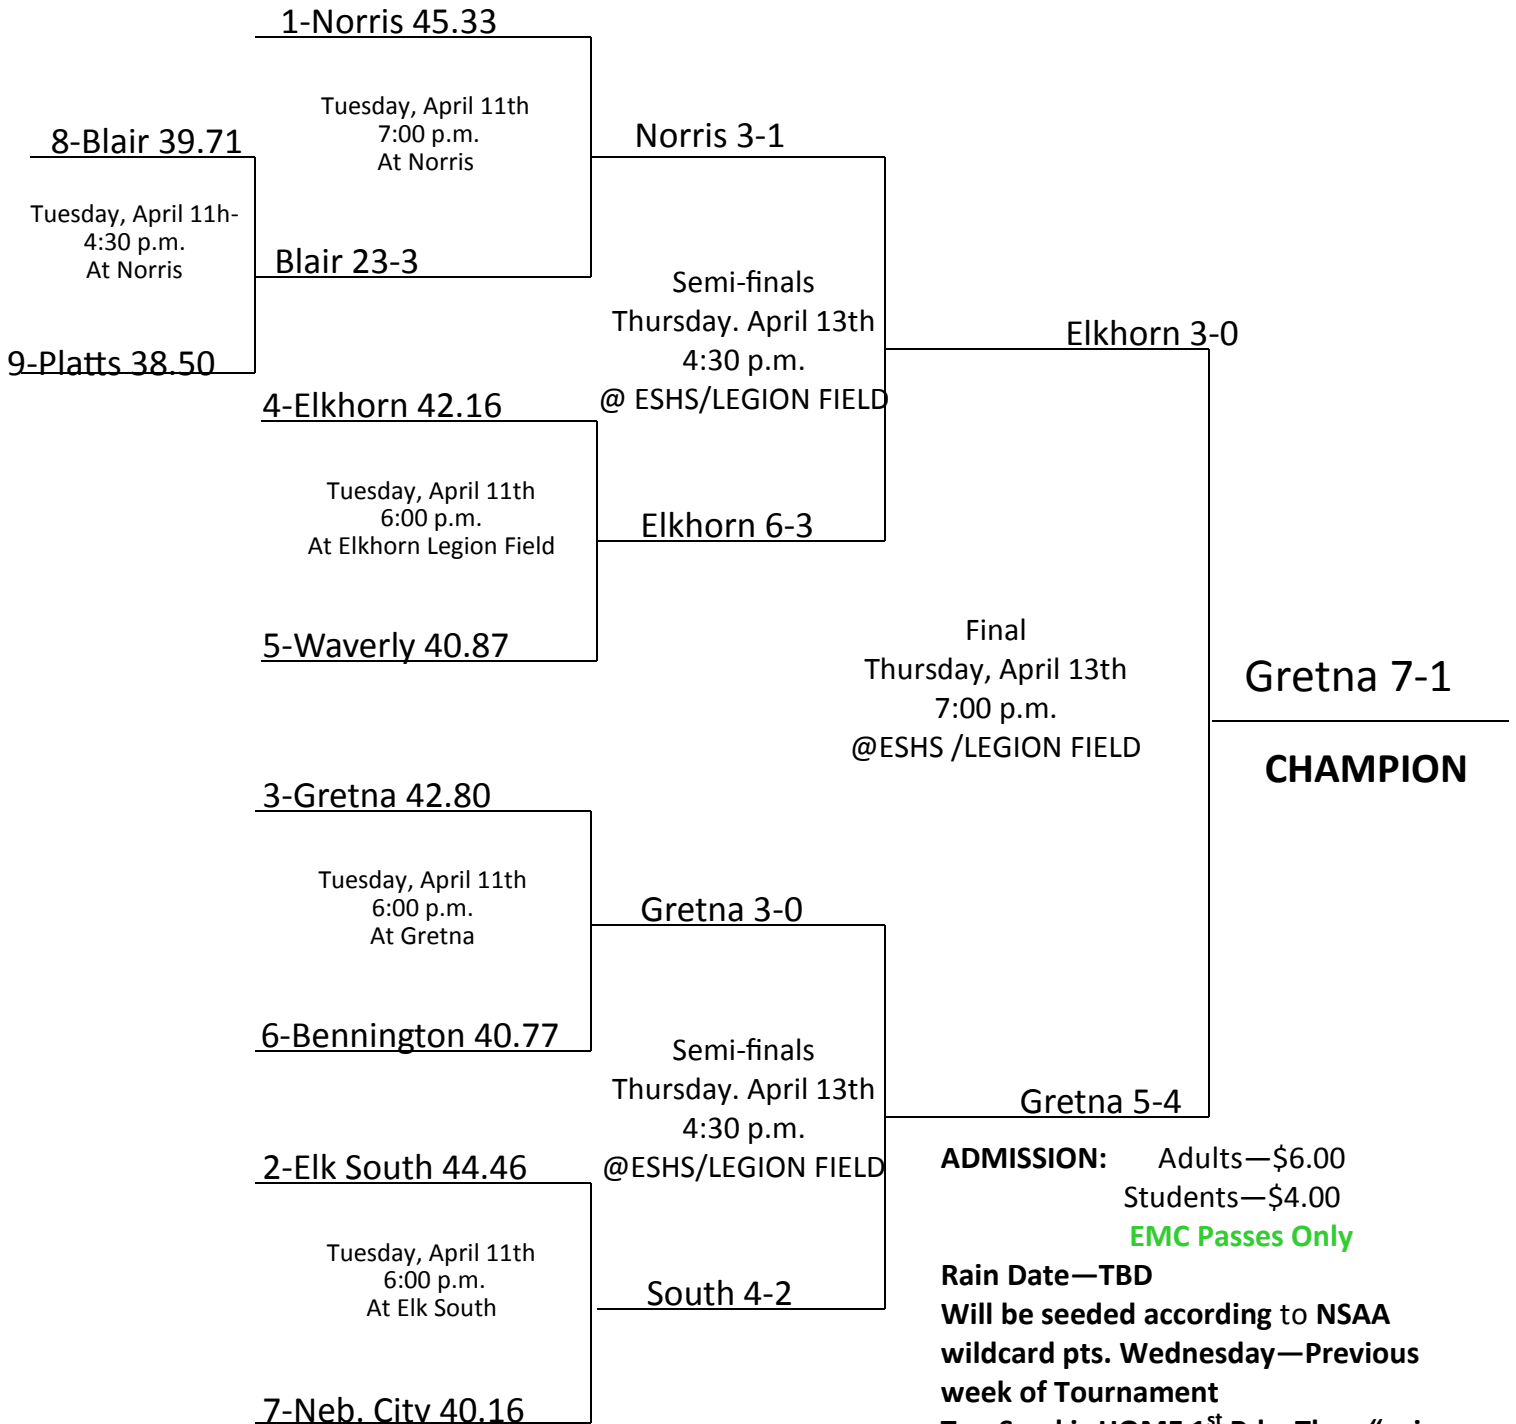

2017 Eastern Midlands Conference Baseball Tournament

CHAMPION

ADMISSION: Adults—\$6.00
Students—\$4.00
EMC Passes Only

Rain Date—TBD
Will be seeded according to NSAA wildcard pts. Wednesday—Previous week of Tournament
Top Seed is HOME 1st Rd – Then “coin flip” each game after that