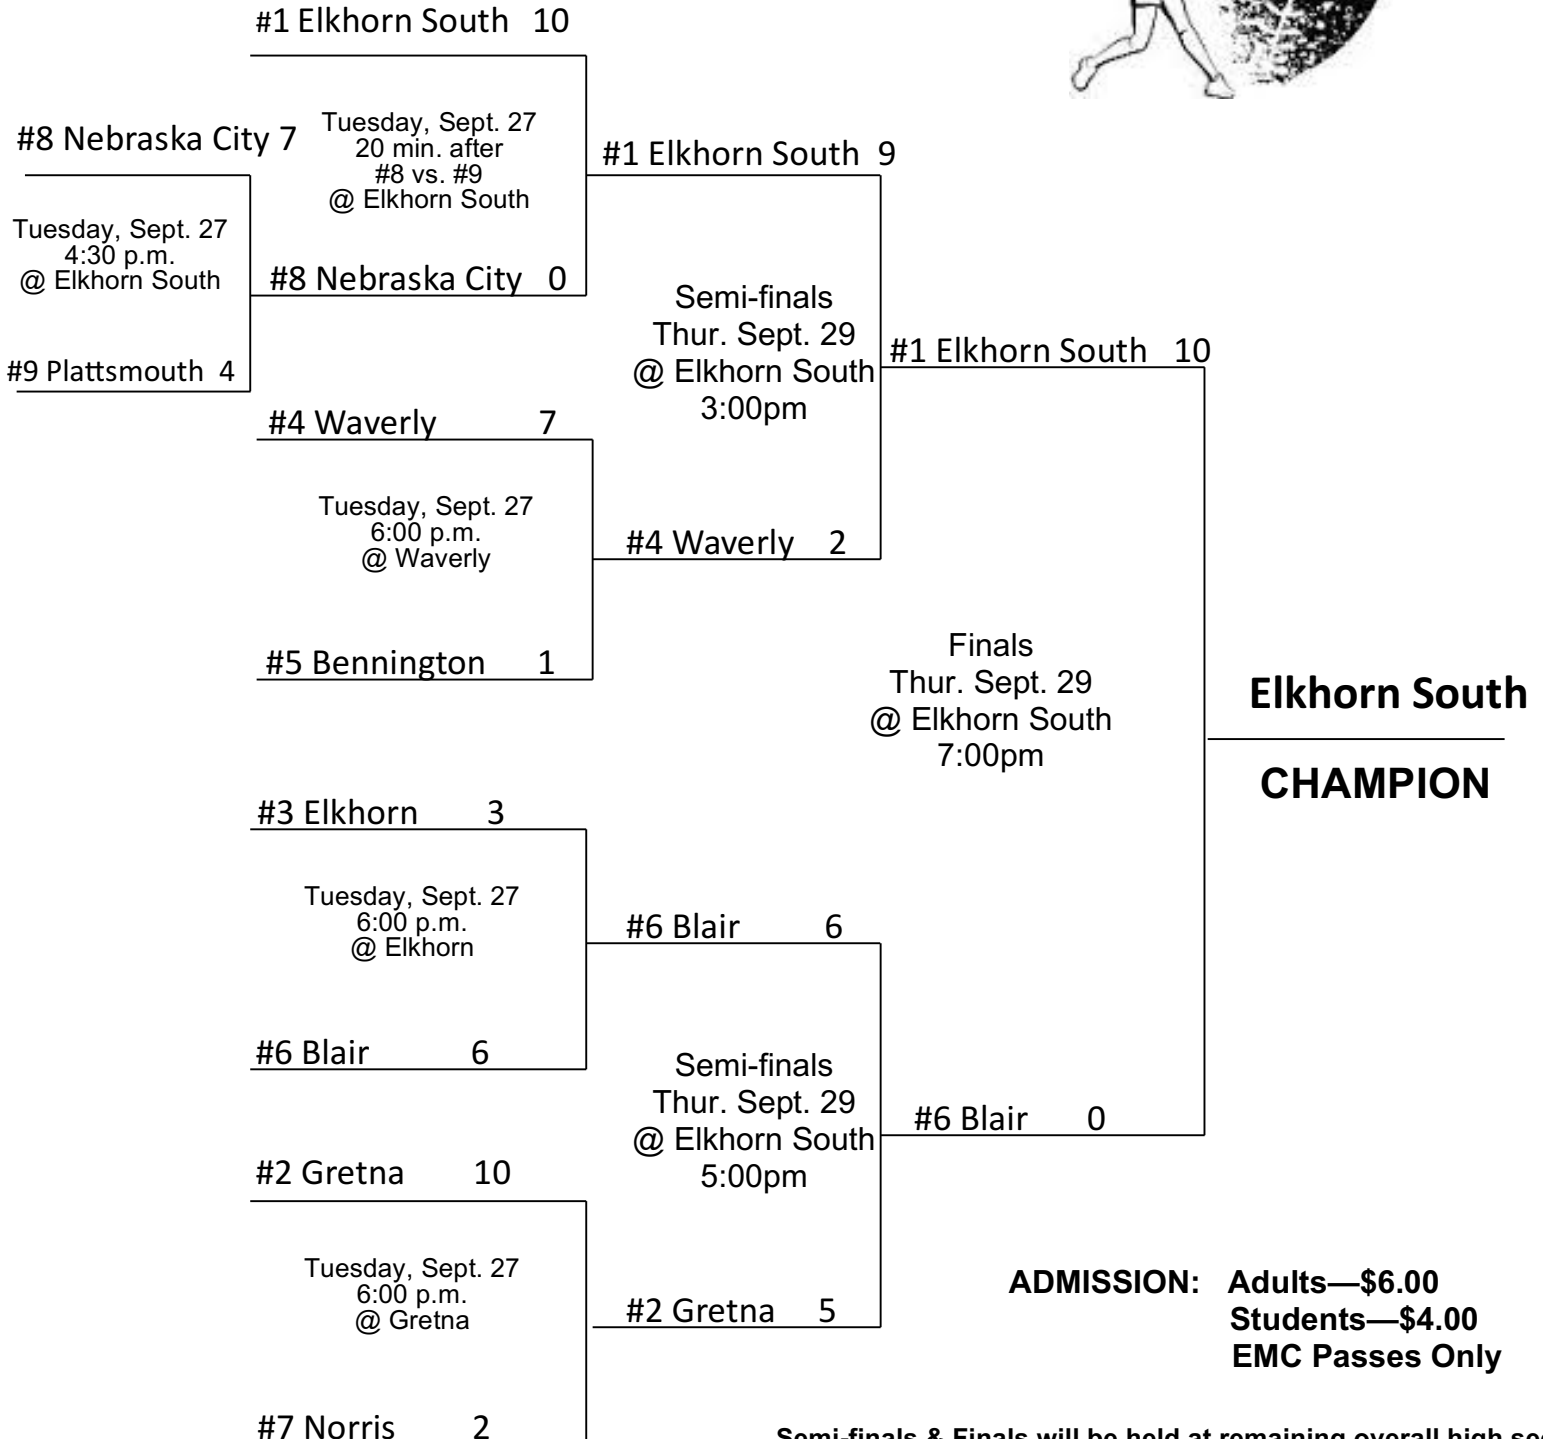

2016 EASTERN MIDLANDS CONFERENCE SOFTBALL TOURNAMENT

ADMISSION: Adults—\$6.00
Students—\$4.00
EMC Passes Only

Semi-finals & Finals will be held at remaining overall high see