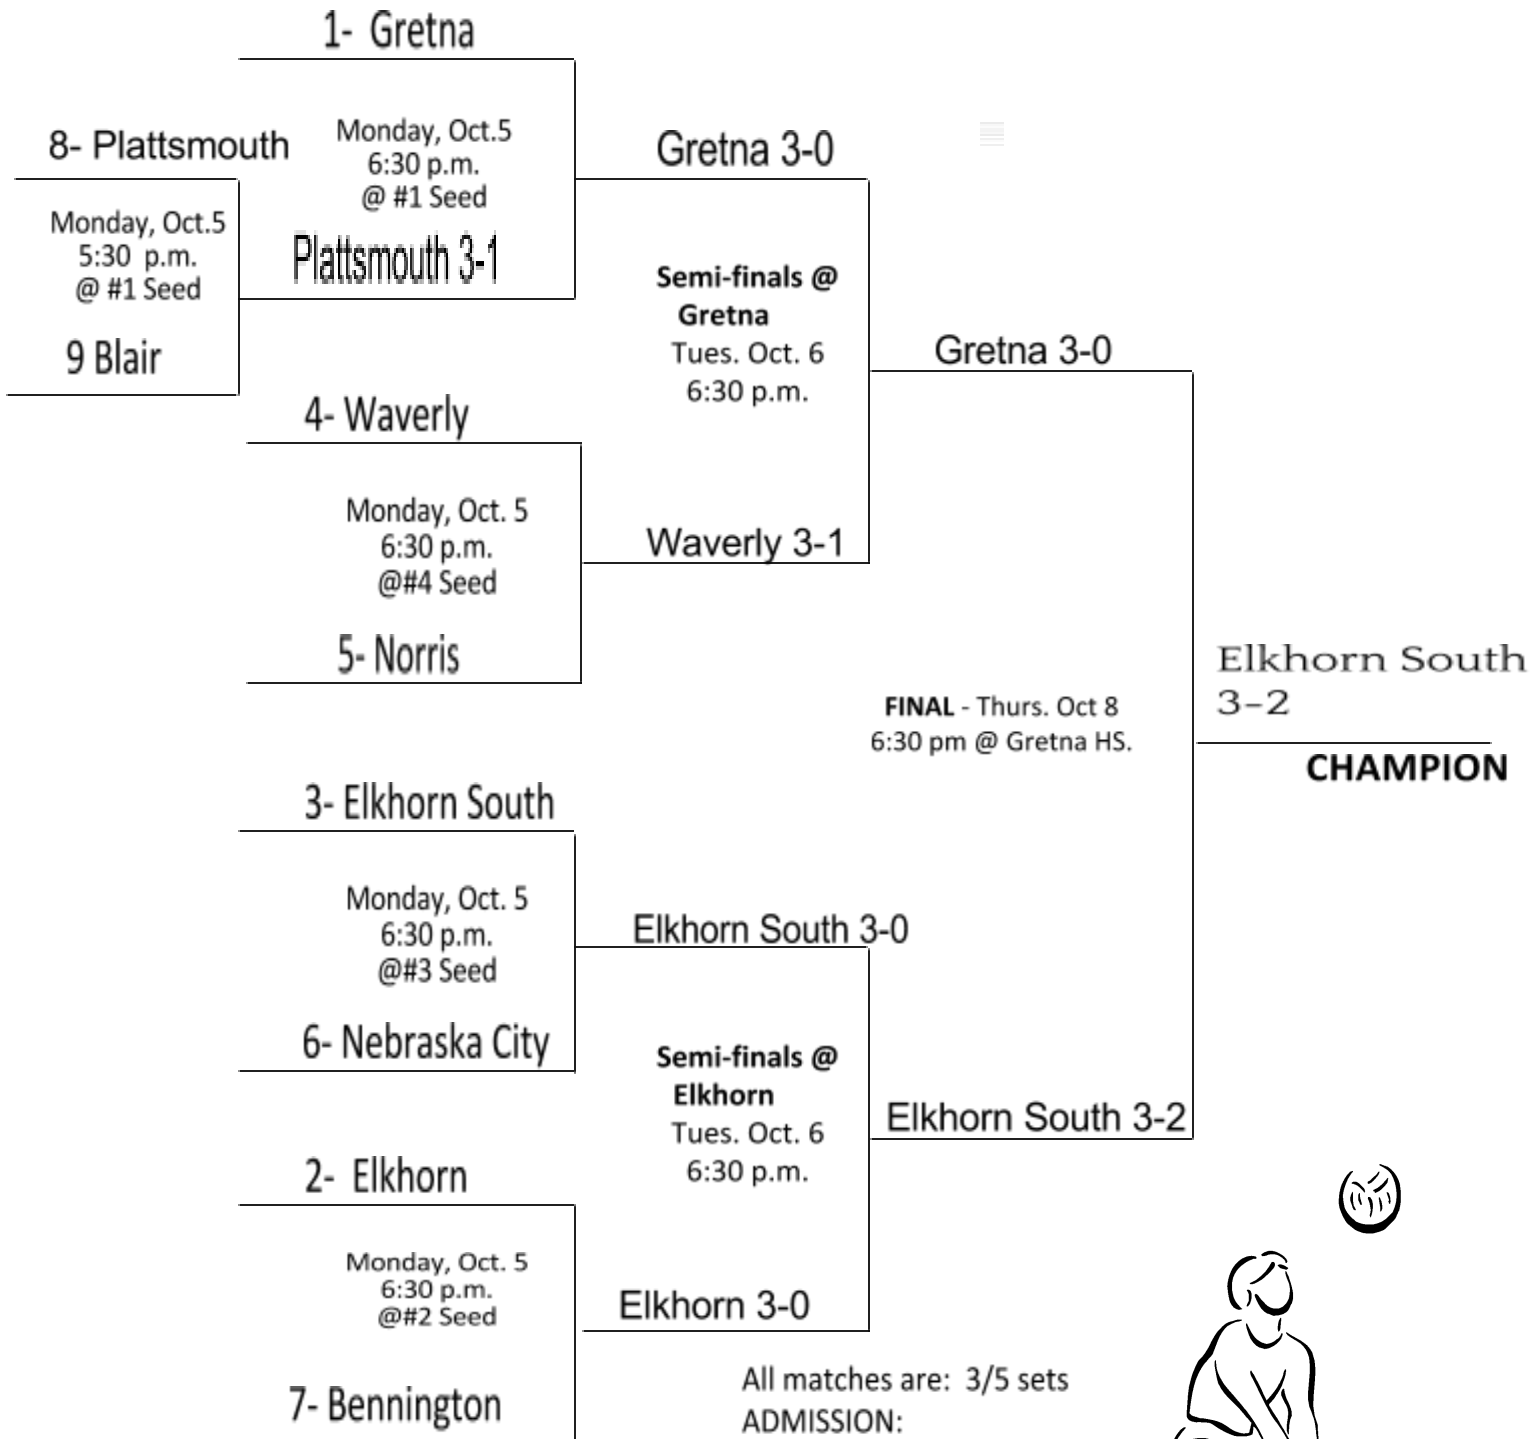

2015 Eastern Midlands Conference Volleyball Tournament

All matches are: 3/5 sets
ADMISSION:
 Adults—\$5.00
 Students—\$4.00
 EMC Passes Only