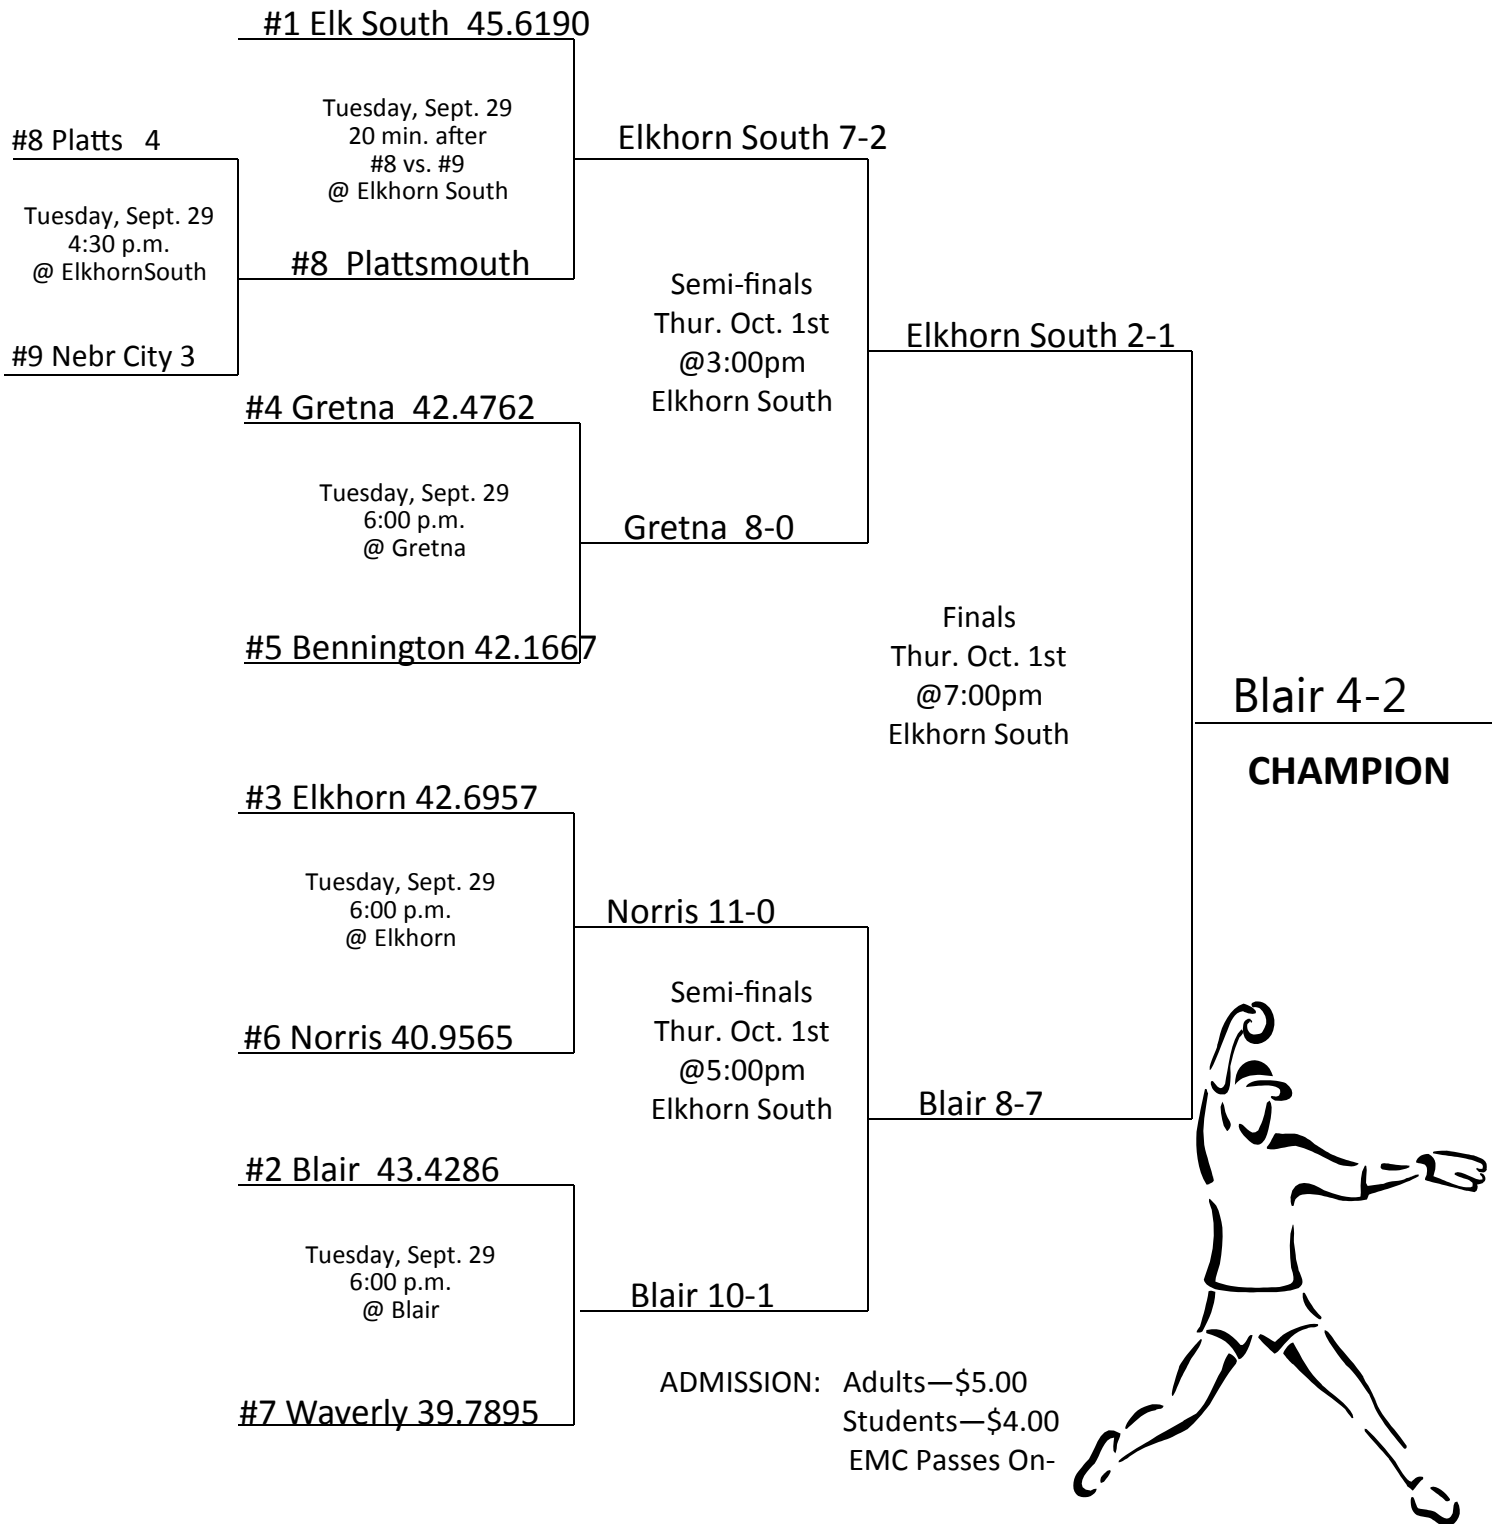

2015 EMC SOFTBALL TOURNAMENT SEPT. 29-OCT. 1ST

ADMISSION: Adults—\$5.00
 Students—\$4.00
 EMC Passes On-