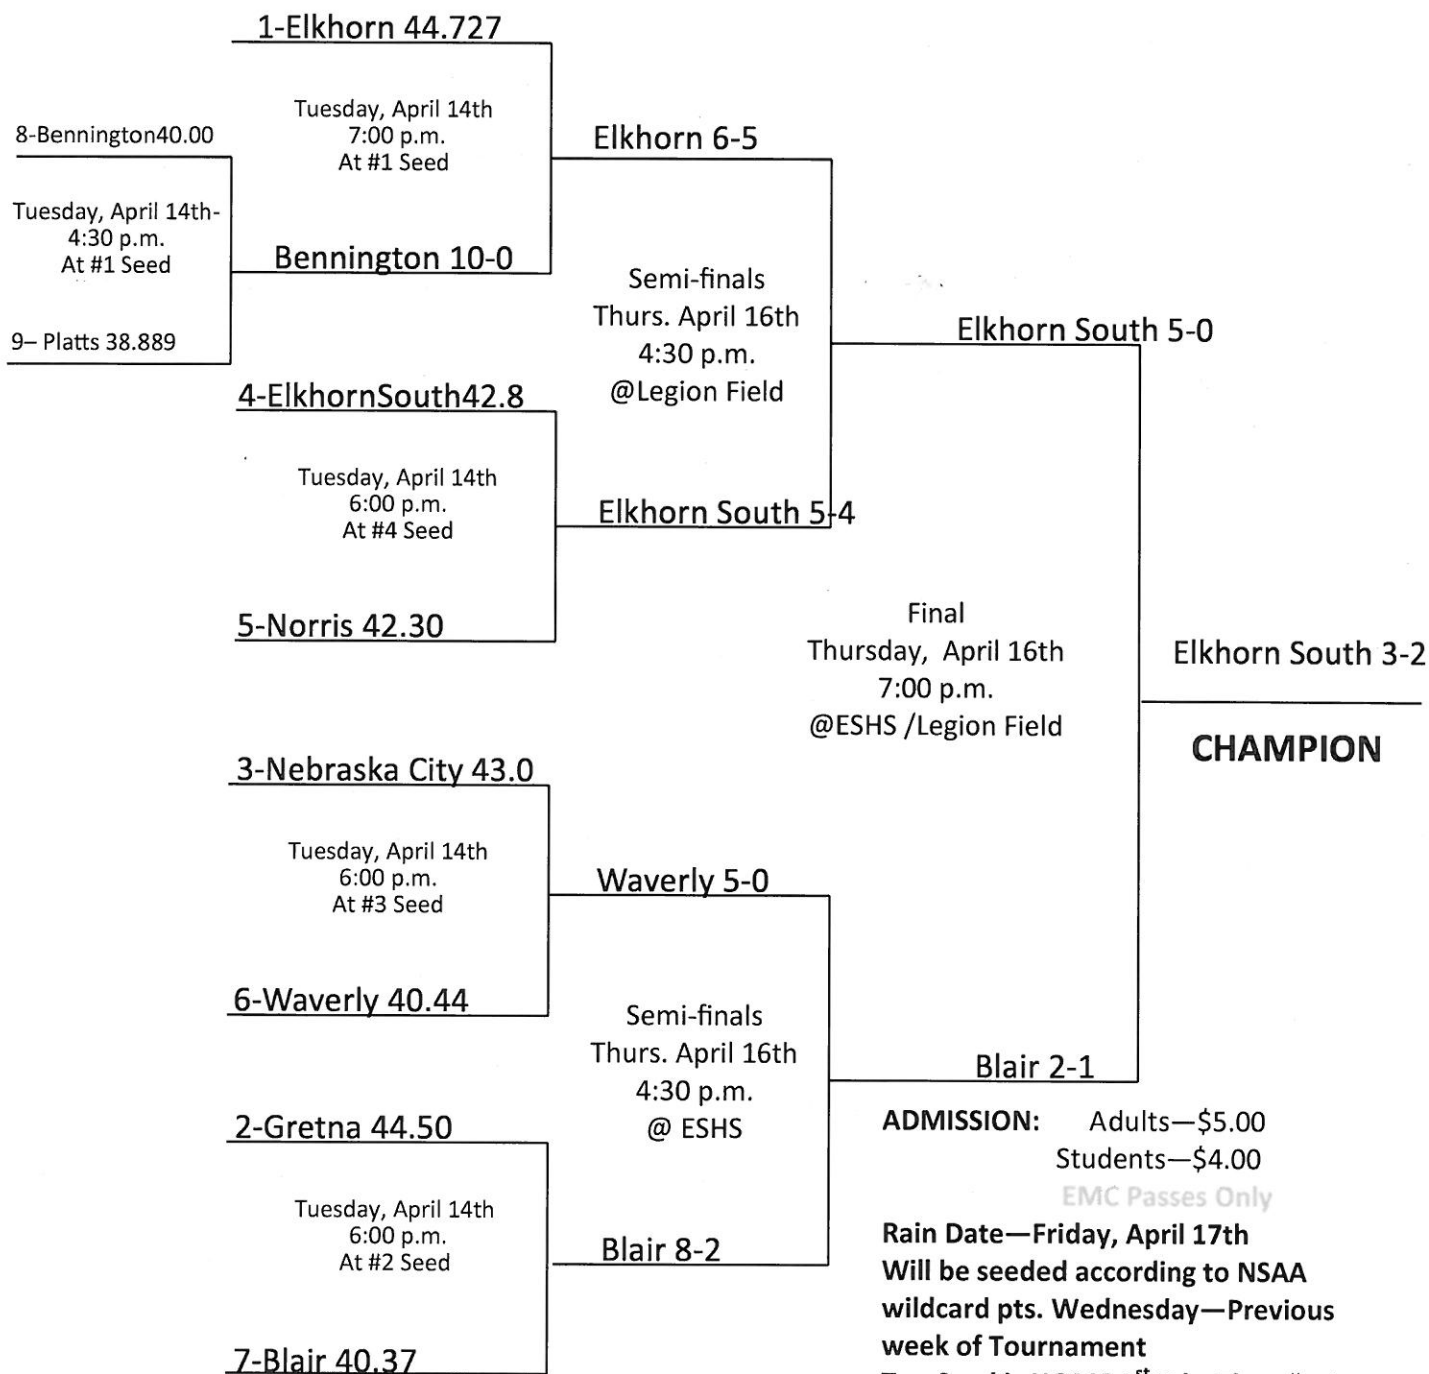

2015 Eastern Midlands Conference Baseball Tournament

ADMISSION: Adults—\$5.00
Students—\$4.00
EMC Passes Only

Rain Date—Friday, April 17th
Will be seeded according to NSAA
wildcard pts. Wednesday—Previous
week of Tournament
Top Seed is HOME 1st Rd – Then “coin
flip” each game after that