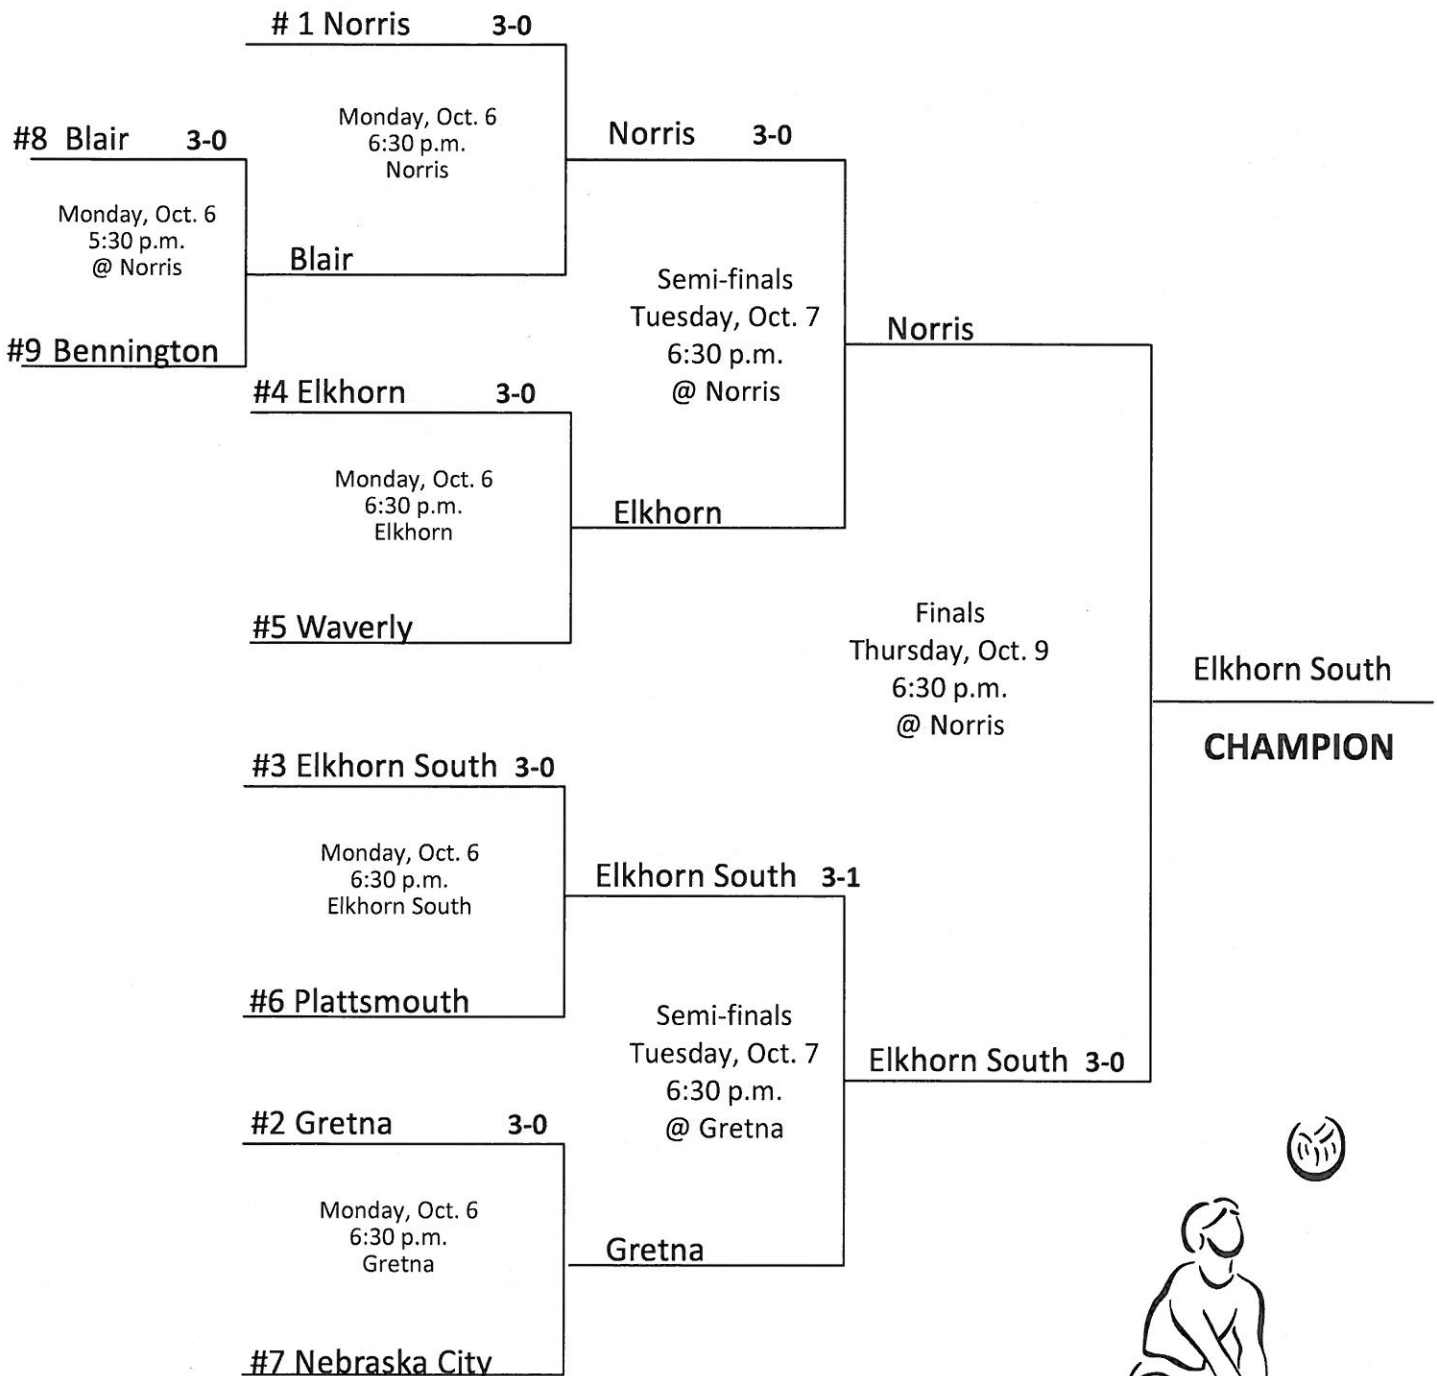

# 2014 Eastern Midlands Conference Volleyball Tournament

ADMISSION: Adults—\$5.00  
Students—\$4.00  
EMC Passes Only