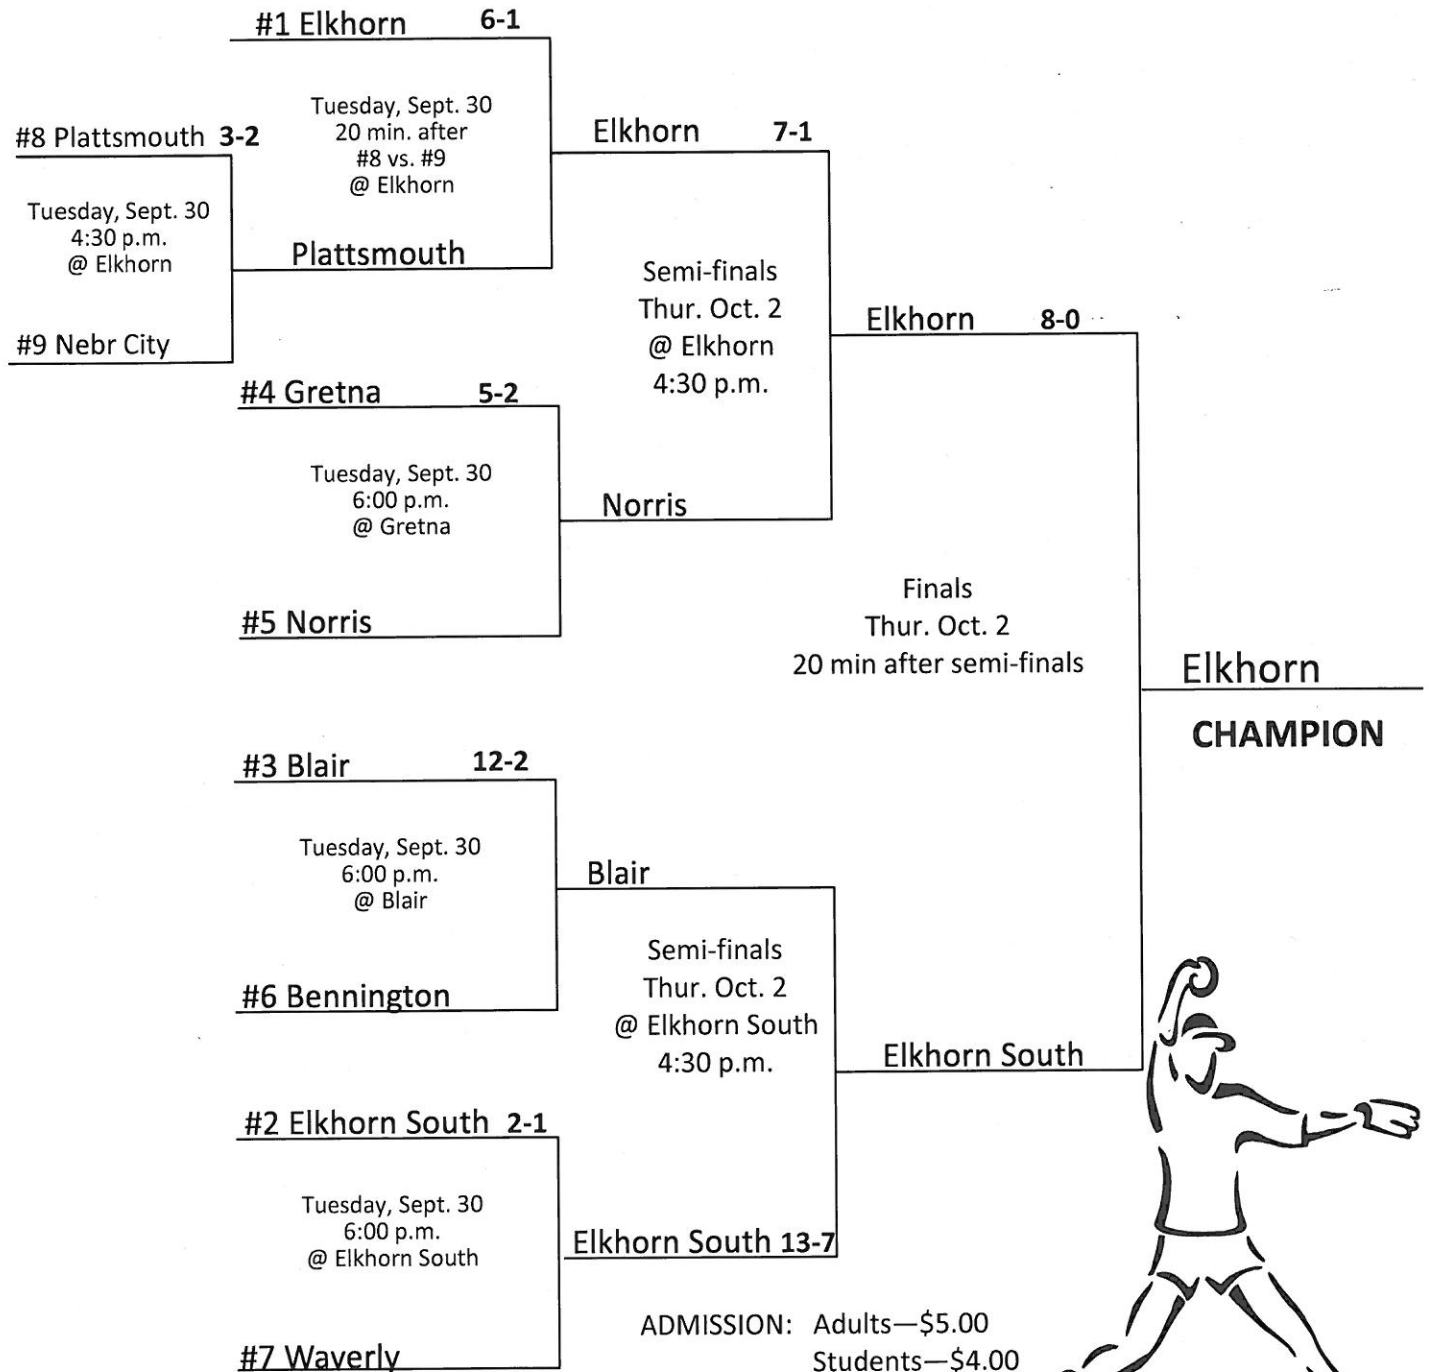

2014 Eastern Midlands Conference Softball Tournament

ADMISSION: Adults—\$5.00
Students—\$4.00
EMC Passes