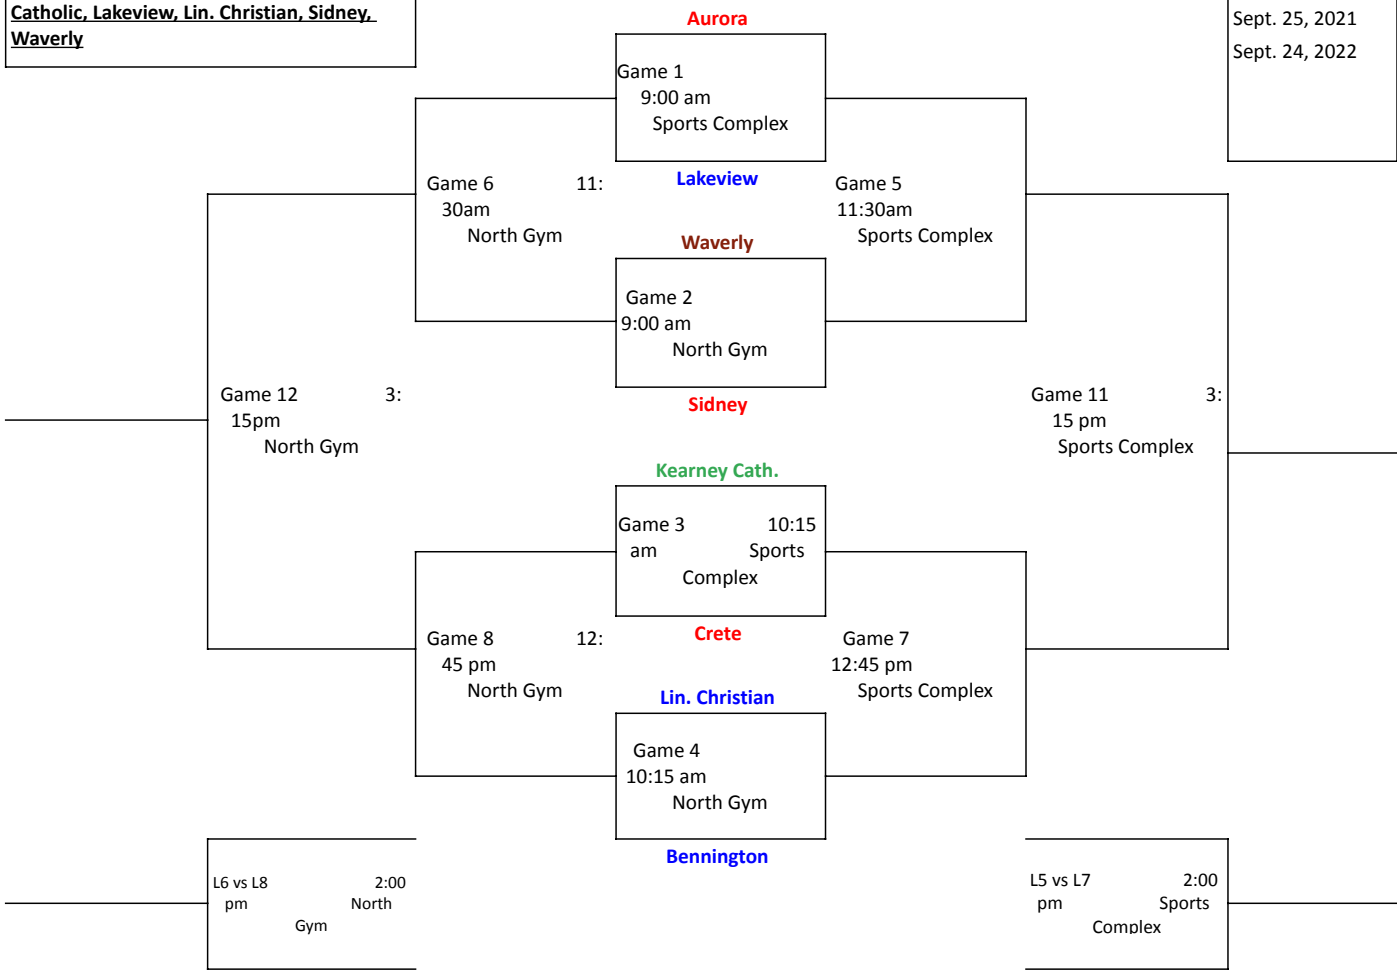

Teams: Aurora, Bennington, Crete, K. Catholic, Lakeview, Lin. Christian, Sidney, Waverly

Dates:
Sept. 25, 2021
Sept. 24, 2022

As of 9/21/21:

Kearney Cath.	13-0 (46.5385)
Lakeview	10-0 (46.100)
Waverly	10-4 (44.2143)
Lin. Christian	6-6 (41.250)
Bennington	6-7 (41.2308)
Sidney	5-5 (41.100)
Aurora	7-10 (40.2941)
Crete	5-8 (37.7692)